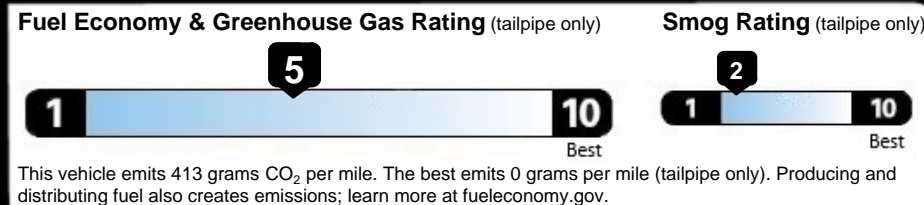

LIMITED WARRANTY/ROADSIDE ASSISTANCE

3 Years / 36,000 Miles Basic
5 Years / 60,000 Miles Powertrain
5 Years / Unlimited Mileage Rust Perforation
3 Years / 36,000 24/7 Roadside Assistance
See Owner Info Kit&Warranty For Details

OPTIONAL EQUIPMENT AND OTHER ITEMS

Manufacturer's Suggested Retail Price **$37,750.00**
Exterior Color: Galaxy Purple Pearl **$395.00**
Full Tank of Gas **INCLD**
Standard Option: 12 $1,865.00
Harman Kardon Premium Speaker System:
Harman Kardon 504W Equivalent 11 Speaker System & Amplifier
Power Moonroof
Auto-Dimming Mirror With Compass and Homelink - CV **$423.00**
Auto-Dimming Exterior Mirror **$339.00**
All-Weather Floor Liners **$176.00**

EPA DOT Fuel Economy and Environment

Gasoline Vehicle

Fuel Economy
22 MPG
Midsize cars range from 15 to 140 MPG.
The best vehicle rates 140 MPGe.
19 city 26 highway
4.5 gallons per 100 miles

You spend $5,000
more in fuel costs over 5 years compared to the average new vehicle.

Annual fuel cost $2,900

Actual results will vary for many reasons, including driving conditions and how you drive and maintain your vehicle. The average new vehicle gets 28 MPG and costs $9,500 to fuel over 5 years. Cost estimates are based on 15,000 miles per year at $3.50 per gallon. MPGe is miles per gallon equivalent. Vehicle emissions are a significant cause of climate change and smog.

fueleconomy.gov

Calculate personalized estimates and compare vehicles

PARTS CONTENT INFORMATION
FOR VEHICLES IN THIS CARLINE:
U.S./CANADIAN PARTS CONTENT: 0%
MAJOR SOURCES OF FOREIGN PARTS CONTENT: JAPAN: 80%
FOR THIS VEHICLE:
FINAL ASSEMBLY POINT: OTA, GUNMA, JAPAN
COUNTRY OF ORIGIN: JAPAN
ENGINE: JAPAN
TRANSMISSION: JAPAN
Note: Parts content does not include final assembly, distribution, or other non-parts costs.

Privacy Notice
www.subaru.com/company/privacy.html

Destination and Delivery $1,170.00
Total Suggested Retail Price $42,118.00

THIS LABEL HAS BEEN APPLIED PURSUANT TO FEDERAL LAW, DO NOT REMOVE OR ALTER PRIOR TO THE DELIVERY TO THE ULTIMATE PURCHASER.