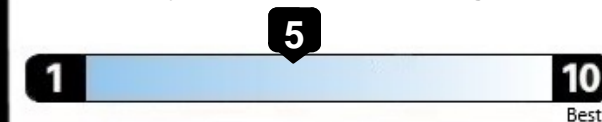

Fuel Economy & Greenhouse Gas Rating (tailpipe only)

This vehicle emits 330 grams CO₂ per mile. The best emits 0 grams per mile (tailpipe only). Producing and distributing fuel also creates emissions; learn more at fueleconomy.gov.